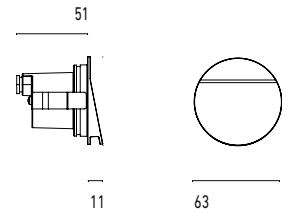

System

	Power	3W	
	Input	24V-DC	
	Colour Temperature	2700°K / 3000°K	
	Optic	Axially Symmetrical	
	CRI	Ra80	
	Chromacity	<3 SCDM	
	Articulation	Fixed	
	Cut-Out	52mm Round x 80mm Depth	
	Ingress Protection	IP67	
2700°K	103 06 500100.010	White	Not Included
	103 06 500100.020	Black	Not Included
	103 06 500100.011	White	Fixed Output (Included)
	103 06 500100.021	Black	Fixed Output (Included)
	103 06 500100.012	White	Phase DIM (Included)
	103 06 500100.022	Black	Phase DIM (Included)
	103 06 500100.013	White	DALI (Included)
	103 06 500100.023	Black	DALI (Included)
	3000°K	103 06 500101.010	White
103 06 500101.020		Black	Not Included
103 06 500101.011		White	Fixed Output (Included)
103 06 500101.021		Black	Fixed Output (Included)
103 06 500101.012		White	Phase DIM (Included)
103 06 500101.022		Black	Phase DIM (Included)
103 06 500101.013		White	DALI (Included)
103 06 500101.023		Black	DALI (Included)